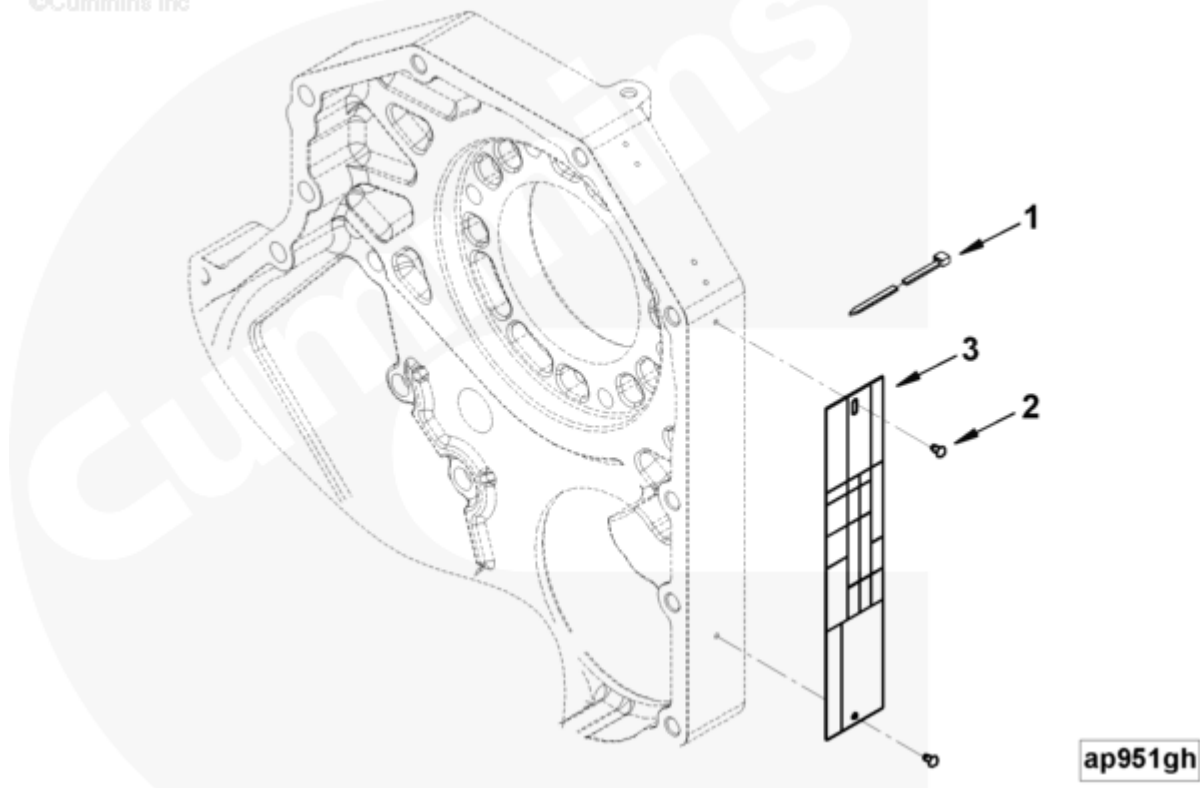

©Cummins Inc